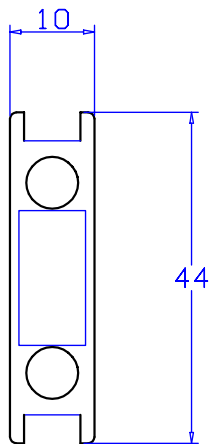

Auxiliary contacts (General Electric)

Cod. ATRC-CAF01L