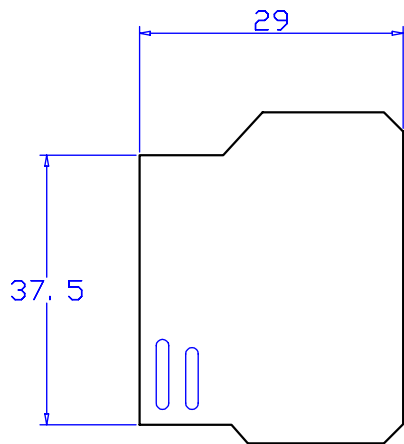

Auxiliary contacts (General Electric)

Cod. ATRC-CAF01L