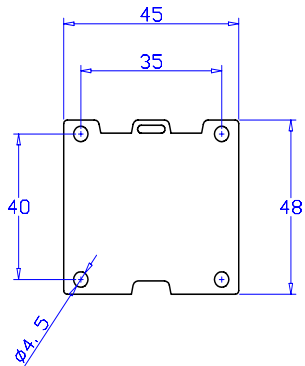

# Micro contactors (General Electric)

Contactors Contacteurs Teleruttore	60Vcc	230V Hp	400V Hp	Weight Poids Peso	Kg	Cod.
9A 3 cont. pow. + aux 1NC		3,0	4,0	0,210		AQMC-TR09L