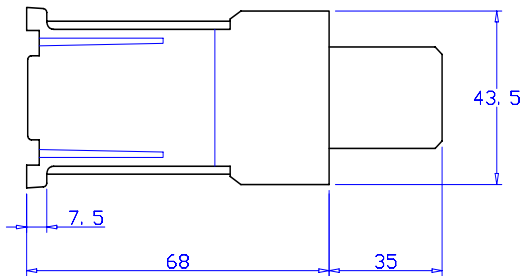

# Micro contactors (General Electric)

Contactors Contacteurs Teleruttore	60Vcc	230V Hp	400V Hp	Weight Poids Peso	Kg	Cod.
9A 3 cont. pow. + aux 1NC		3,0	4,0	0,210		AQMC-TR09L