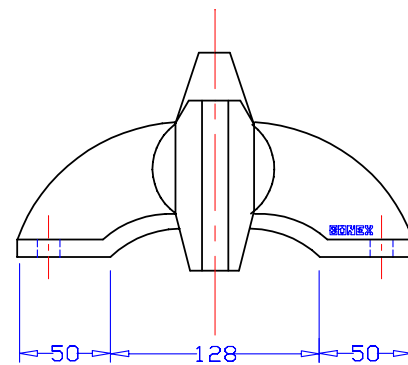

Cast iron shoe T301

Coulisseau en fonte T301

Pattino di ghisa T301

load	guides	weight
portée	guides	poids
portata	guide	peso
2000 Kg	6:12mm	6 Kg

Cod. AATP-PG31

Cast iron shoe T410

Coulisseau en fonte T410

Pattino di ghisa T410

load	guides	weight
portée	guides	poids
portata	guide	peso
2500 Kg	14:16mm	7 Kg

Cod. AATP-PG41