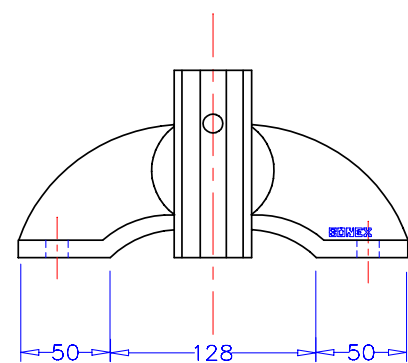

Cast iron shoe T301

Coulisseau en fonte T301

Pattino di ghisa T301

load	guides	weight
portée	guides	poids
portata	guide	peso
2000 Kg	6:12mm	6 Kg

Cod. AATP-PG31

Cast iron shoe T410

Coulisseau en fonte T410

Pattino di ghisa T410

load	guides	weight
portée	guides	poids
portata	guide	peso
2500 Kg	14:16mm	7 Kg

Cod. AATP-PG41