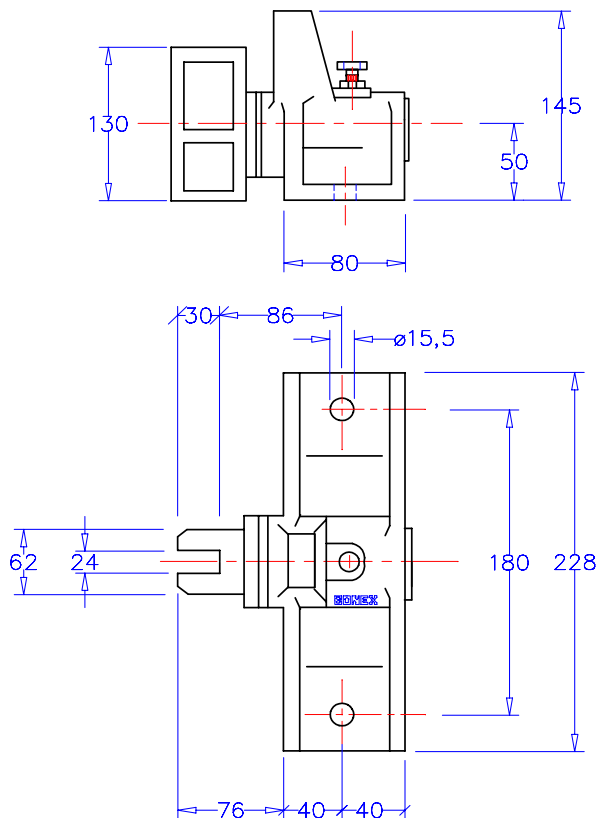

Cast iron shoe T301

Coulisseau en fonte T301

Pattino di ghisa T301

load	guides	weight
portée	guides	poids
portata	guide	peso
2000 Kg	6:12mm	6 Kg

Cod. AATP-PG31

Cast iron shoe T410

Coulisseau en fonte T410

Pattino di ghisa T410

load	guides	weight
portée	guides	poids
portata	guide	peso
2500 Kg	14:16mm	7 Kg

Cod. AATP-PG41