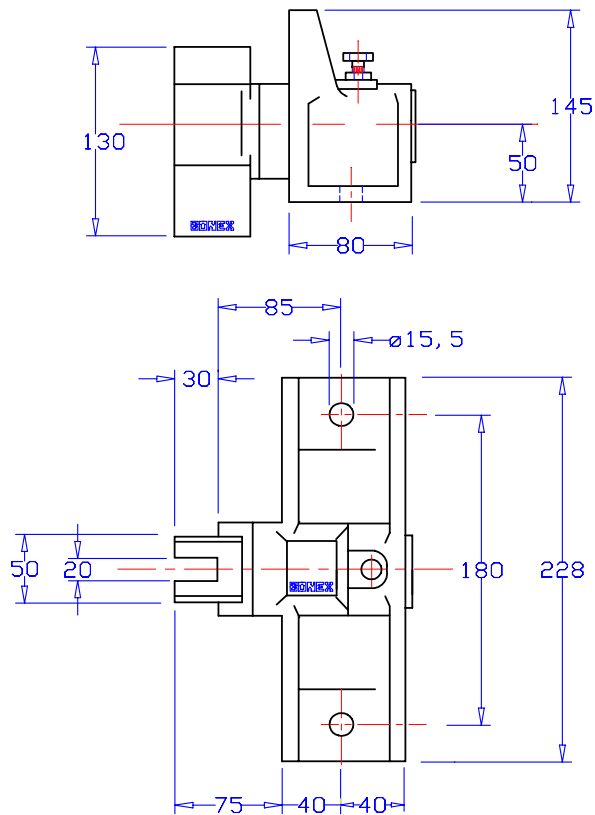

Cast iron shoe T301

Coulisseau en fonte T301

Pattino di ghisa T301

load	guides	weight
portée	guides	poids
portata	guide	peso
2000 Kg	6:12mm	6 Kg

Cod. AATP-PG31

Cast iron shoe T410

Coulisseau en fonte T410

Pattino di ghisa T410

load	guides	weight
portée	guides	poids
portata	guide	peso
2500 Kg	14:16mm	7 Kg

Cod. AATP-PG41