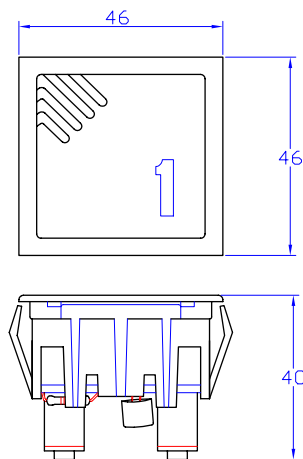

Lighting buttons "type C" with led and microswitch

Boutons lumineux "type C" avec microswitch et led

Pulsanti "tipo C" con pulsanti luminosi microswitch e led