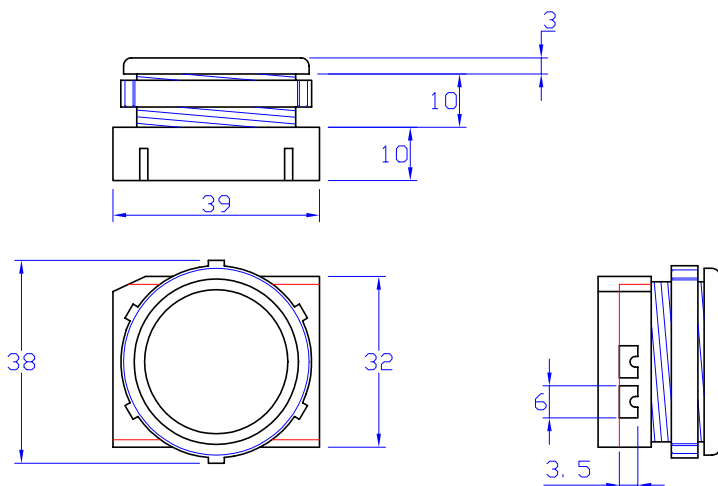

Lighting buttons "type D" with led and microswitch

Boutons lumineux "type D" avec microswitch et led

Pulsanti "tipo D" con pulsanti luminosi microswitch e led