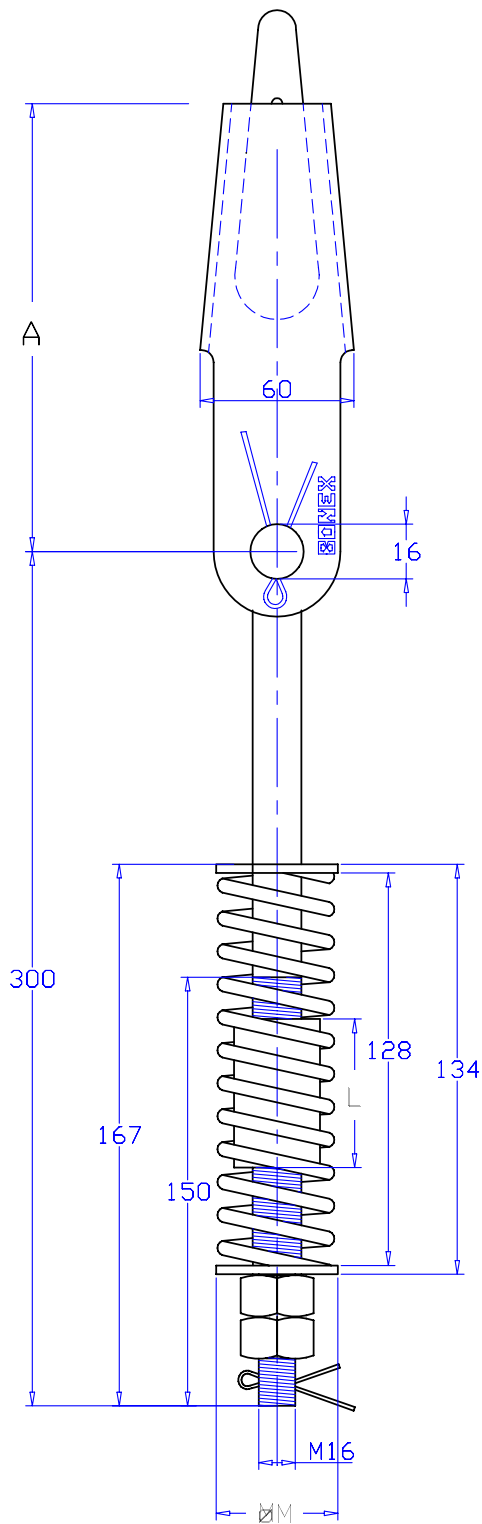

CAR SLINGS

ARCADES

ARCATE

Rope attachment rod with spring (wedge type)

Attache - câble (câle) avec ressort

Tirante attacco funi a zeppa con molla

Rope attachment rod (wedge type)

Attache - câble (câle)

Tirante attacco funi a zeppa

Cod.

Cod.

Type	Ø Rope	A	L	ØM	Load Kg.	With spring	Without spring
Type	Câble ø				Portée Kg	Avec ressort	Sans ressort
Tipo	Fune ø				C. max Kg	Con molla	Senza molla
CF2	9-11	164	57	48	130	AATP-TR22	AATP-TR20
CF3	12-14	198	71	37	230	AATP-TR32	AATP-TR30