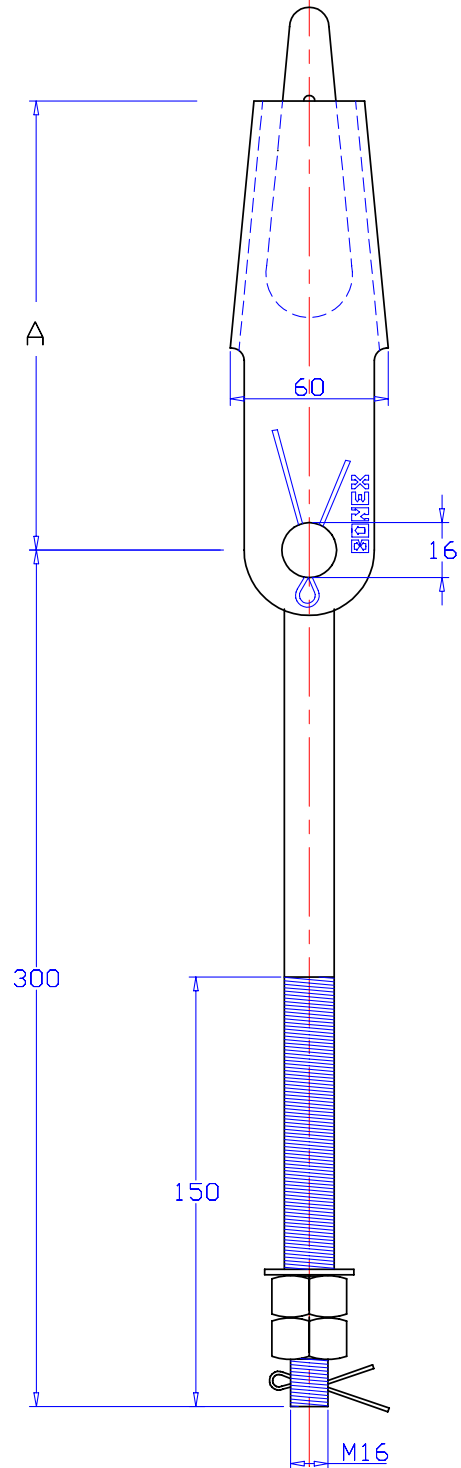

CAR SLINGS

ARCADES

ARCATE

Rope attachment rod with spring (wedge type)

Attache - câble (câle) avec ressort

Tirante attacco funi a zeppa con molla

Rope attachment rod (wedge type)

Attache - câble (câle)

Tirante attacco funi a zeppa

Cod.

Cod.

Type	Ø Rope	A	L	ØM	Load Kg.	With spring	Without spring
Type	Câble ø				Portée Kg	Avec ressort	Sans ressort
Tipo	Fune ø				C. max Kg	Con molla	Senza molla
CF2	9-11	164	57	48	130	AATP-TR22	AATP-TR20
CF3	12-14	198	71	37	230	AATP-TR32	AATP-TR30