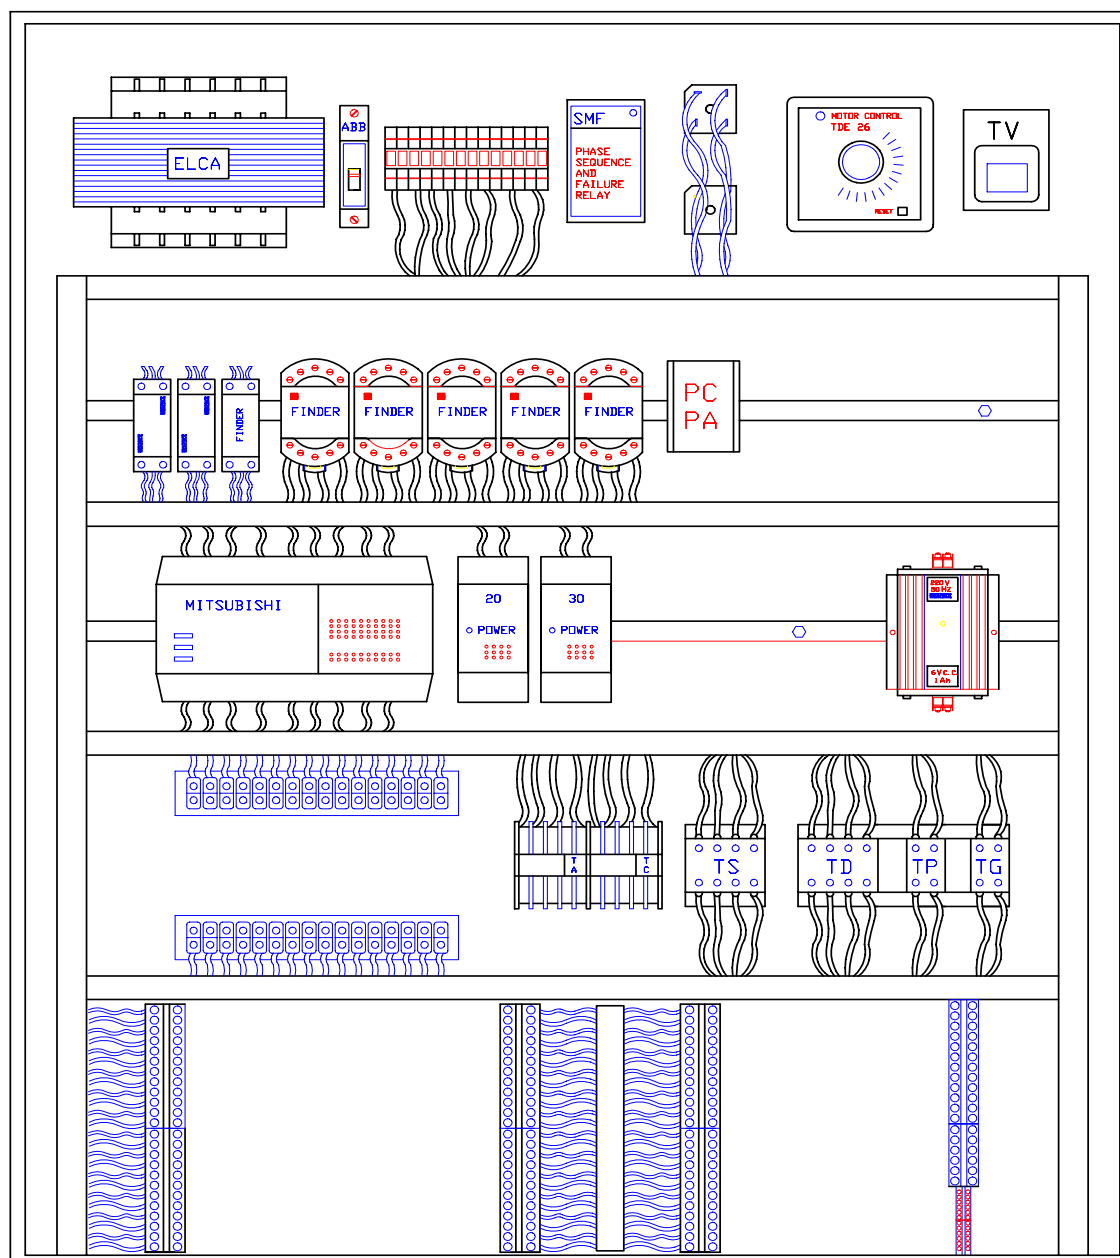

Control panel PLC for automatic doors

Tableaux de manoeuvre PLC pour portes automatiques

Quadro di manovra PLC per porte automatiche

	220 V	380 V	STOP	Cod. NORMAL	Cod. SIMPLEX	Cod. DUPLEX
25 A	HP 6,0	HP 9,0	8	CQMP-NPA208	CQMP-SPA208	CQMP-DPA208
“	“	“	13	CQMP-NPA213	CQMP-SPA213	CQMP-DPA213
32 A	HP 9,0	HP 15,0	8	CQMP-NPA308	CQMP-SPA308	CQMP-DPA308
“	“	“	13	CQMP-NPA313	CQMP-SPA313	CQMP-DPA313
50 A	HP 16,0	HP 25,0	8	CQMP-NPA508	CQMP-SPA508	CQMP-DPA508
“	“	“	13	CQMP-NPA513	CQMP-SPA513	CQMP-DPA513