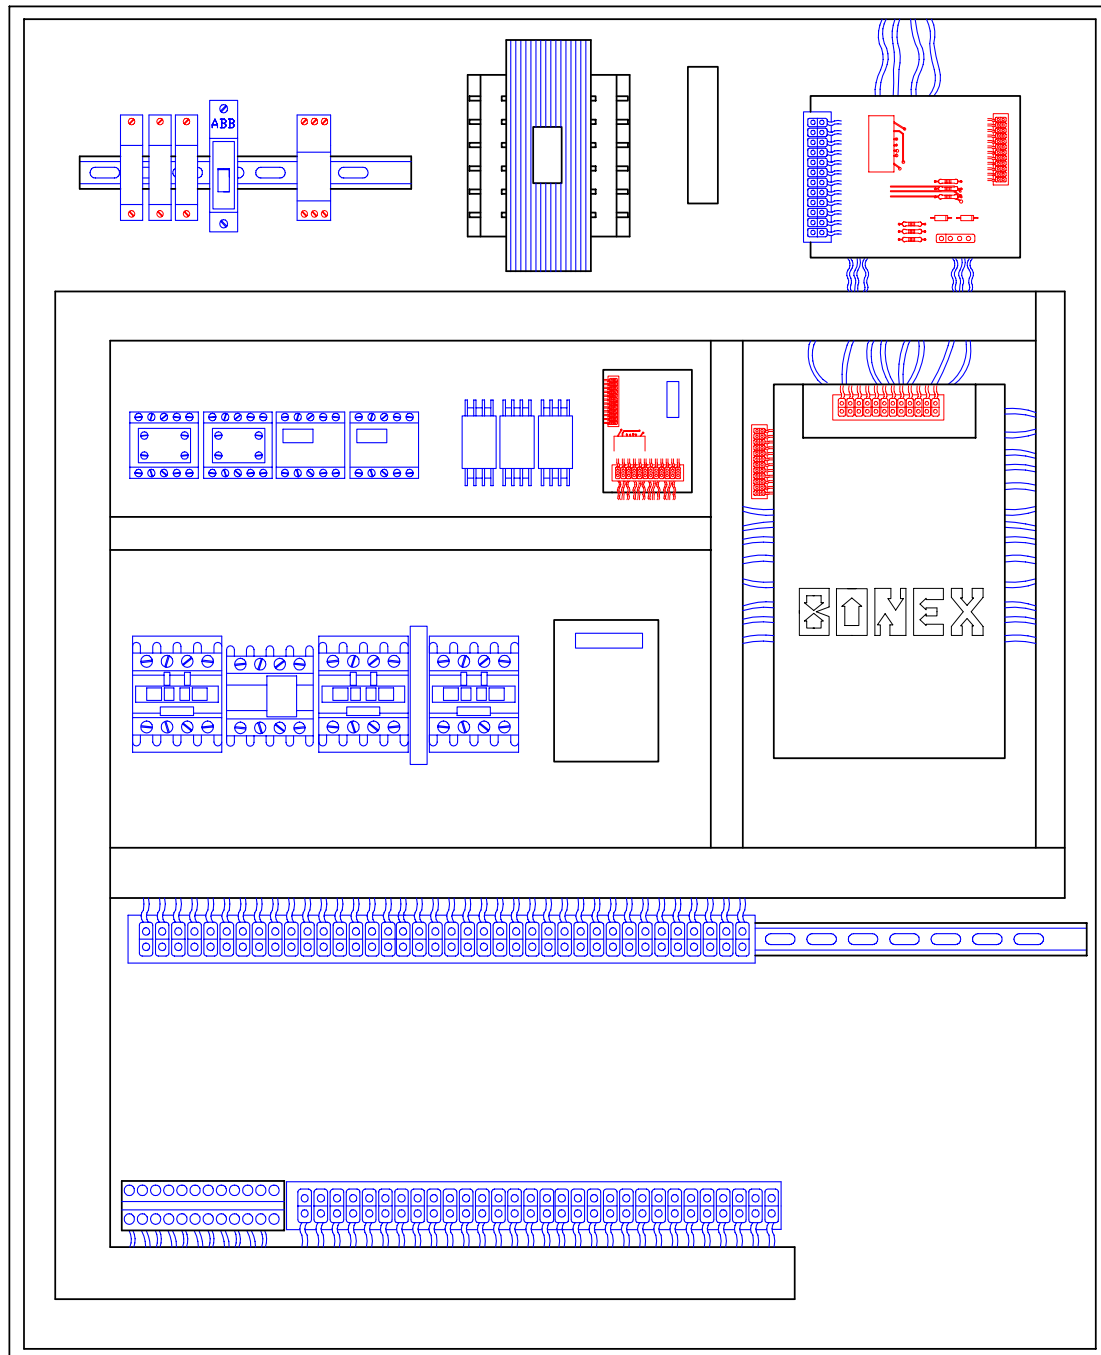

Control panel VVVF for automatic doors

Tableaux de manoeuvre VVVF pour portes automatiques

Quadro di manovra VVVF per porte automatiche

	220 V	380 V	STOP	Cod. SIMPLEX	Cod. DUPLEX
32 A	HP 9,0	HP 15,0	6	CQME-SMA36V	CQME-DMA36V
“	“	“	12	CQME-SMA3CV	CQME-DMA3CV
50 A	HP 16,0	HP 25,0	6	CQME-SMA56V	CQME-DMA56V
“	“	“	12	CQME-SMA5CV	CQME-DMA5CV
80 A	HP 25,0	HP 50,0	6	CQME-SMA86V	CQME-DMA86V
“	“	“	12	CQME-SMA8CV	CQME-DMA8CV