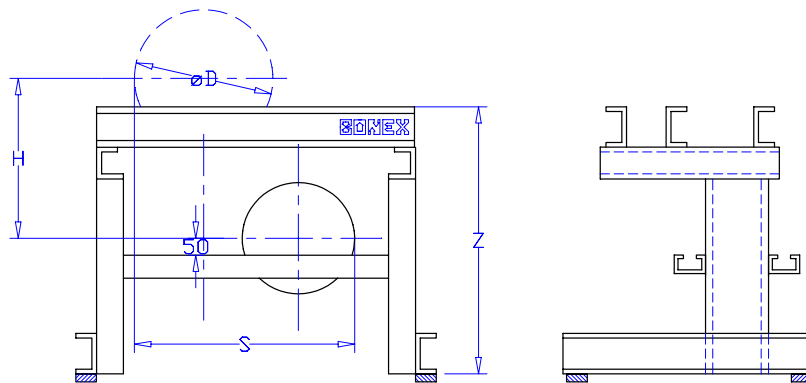

Complete gear box bed frames

Complet châssis pour treuils

Telaio per argano completo

Gearbox type Treuil type Argano tipo	Cod. D/R	Cod. S/L
MF28	CTEO-S20D	CTEO-S20S
MF48	CTEO-S40D	CTEO-S40S
MF58	CTEO-S50D	CTEO-S50S
MF82	CTEO-S80D	CTEO-S80S

Complete gear box bed frames with pulley

Châssis pour treuils complet avec poulies

Telaio per argano completo con puleggia di rinvio

Gearbox type Treuil type Argano tipo	Cod. D/R	Cod. S/L
MF28	CTEO-R20D	CTEO-R20S
MF48	CTEO-R40D	CTEO-R40S
MF58	CTEO-R50D	CTEO-R50S
MF82	CTEO-R80D	CTEO-R80S