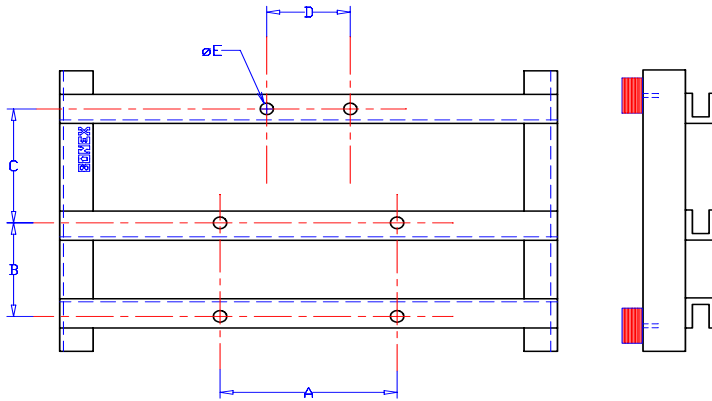

Complete gear box bed frames

Complet châssis pour treuils

Telaio per argano completo

Gearbox type Treuil type Argano tipo	Cod. D/R	Cod. S/L
MF28	CTEO-S20D	CTEO-S20S
MF48	CTEO-S40D	CTEO-S40S
MF58	CTEO-S50D	CTEO-S50S
MF82	CTEO-S80D	CTEO-S80S

Complete gear box bed frames with pulley

Châssis pour treuils complet avec poulies

Telaio per argano completo con puleggia di rinvio

Gearbox type Treuil type Argano tipo	Cod. D/R	Cod. S/L
MF28	CTEO-R20D	CTEO-R20S
MF48	CTEO-R40D	CTEO-R40S
MF58	CTEO-R50D	CTEO-R50S
MF82	CTEO-R80D	CTEO-R80S