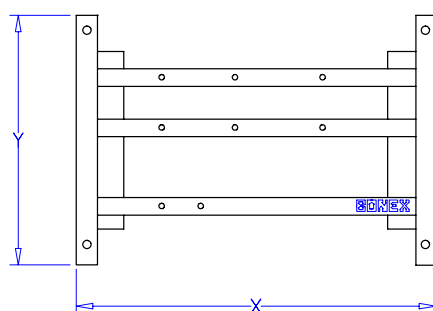

Complete gear box bed frames

Complet châssis pour treuils

Telaio per argano completo

Gearbox type Treuil type Argano tipo	Cod. D/R	Cod. S/L
MF28	CTEO-S20D	CTEO-S20S
MF48	CTEO-S40D	CTEO-S40S
MF58	CTEO-S50D	CTEO-S50S
MF82	CTEO-S80D	CTEO-S80S

Complete gear box bed frames with pulley

Châssis pour treuils complet avec poulies

Telaio per argano completo con puleggia di rinvio

Gearbox type Treuil type Argano tipo	Cod. D/R	Cod. S/L
MF28	CTEO-R20D	CTEO-R20S
MF48	CTEO-R40D	CTEO-R40S
MF58	CTEO-R50D	CTEO-R50S
MF82	CTEO-R80D	CTEO-R80S