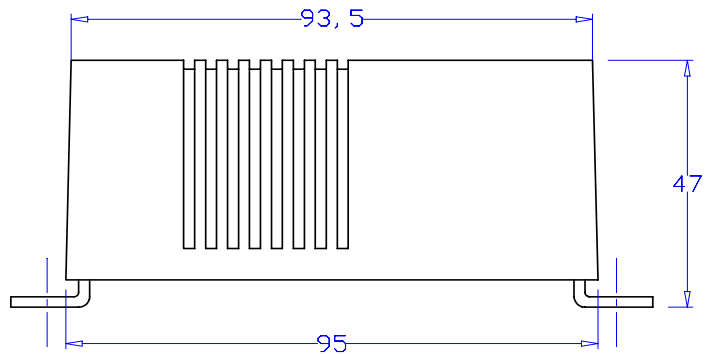

External gong (9-12V)

Gong extérieur (9-12V)

Gong esterno (9-12V)

Cod. CGOT-20