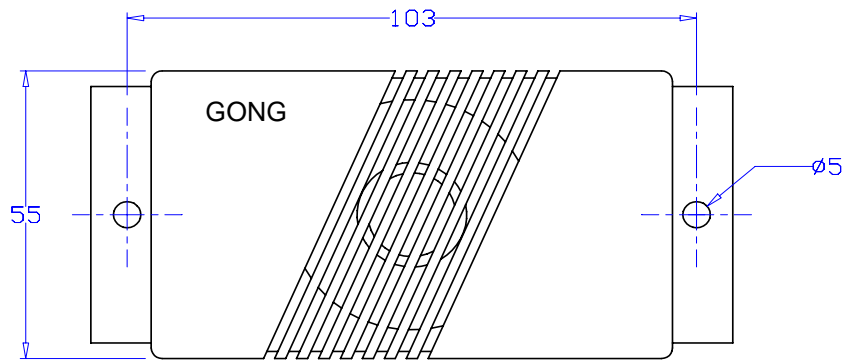

External gong (9-12V)

Gong extérieur (9-12V)

Gong esterno (9-12V)

Cod. CGOT-20