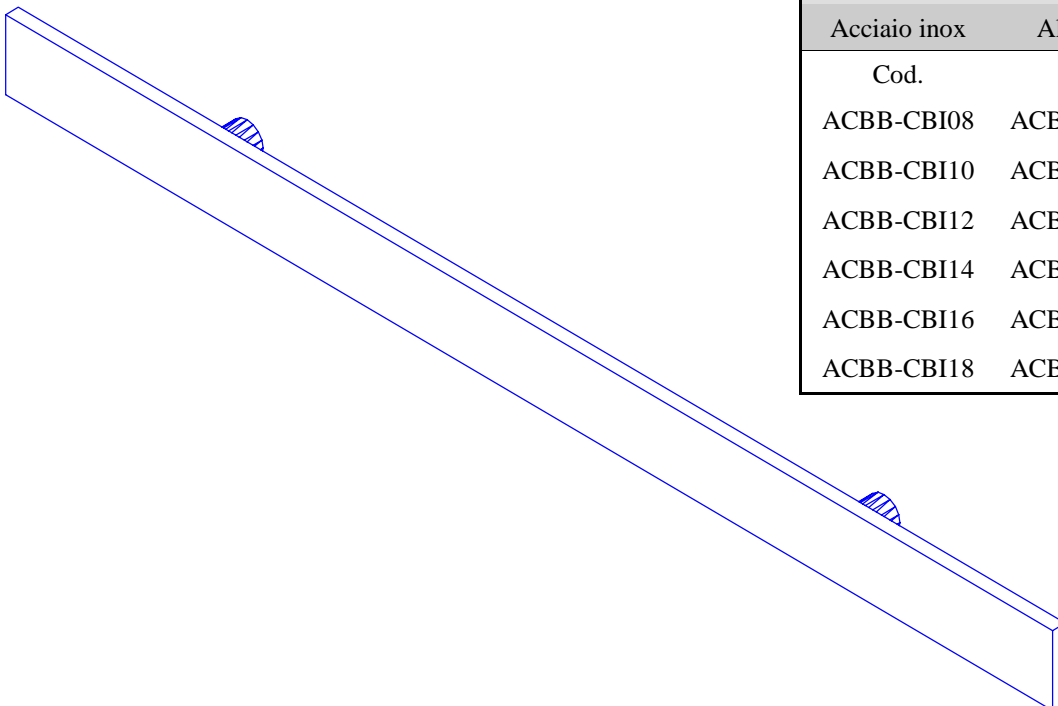

Handrail type A

Main courante type A

Corrimano tipo A

Stainless steel	Aluminium	Length
Acier inoxydable	Aluminium	Longueur
Acciaio inox	Alluminio	Lunghezza
Cod.	Cod.	cm
ACBB-CAI08	ACBB-CAA08	0 < cm ≤ 80
ACBB-CAI10	ACBB-CAA10	80 < cm ≤ 100
ACBB-CAI12	ACBB-CAA12	100 < cm ≤ 120
ACBB-CAI14	ACBB-CAA14	120 < cm ≤ 140
ACBB-CAI16	ACBB-CAA16	140 < cm ≤ 160
ACBB-CAI18	ACBB-CAA18	160 < cm ≤ 180

Handrail type B

Main courante type B

Corrimano tipo B

Stainless steel	Aluminium	Length
Acier inoxydable	Aluminium	Longueur
Acciaio inox	Alluminio	Lunghezza
Cod.	Cod.	cm
ACBB-CBI08	ACBB-CBA08	0 < cm ≤ 80
ACBB-CBI10	ACBB-CBA10	80 < cm ≤ 100
ACBB-CBI12	ACBB-CBA12	100 < cm ≤ 120
ACBB-CBI14	ACBB-CBA14	120 < cm ≤ 140
ACBB-CBI16	ACBB-CBA16	140 < cm ≤ 160
ACBB-CBI18	ACBB-CBA18	160 < cm ≤ 180