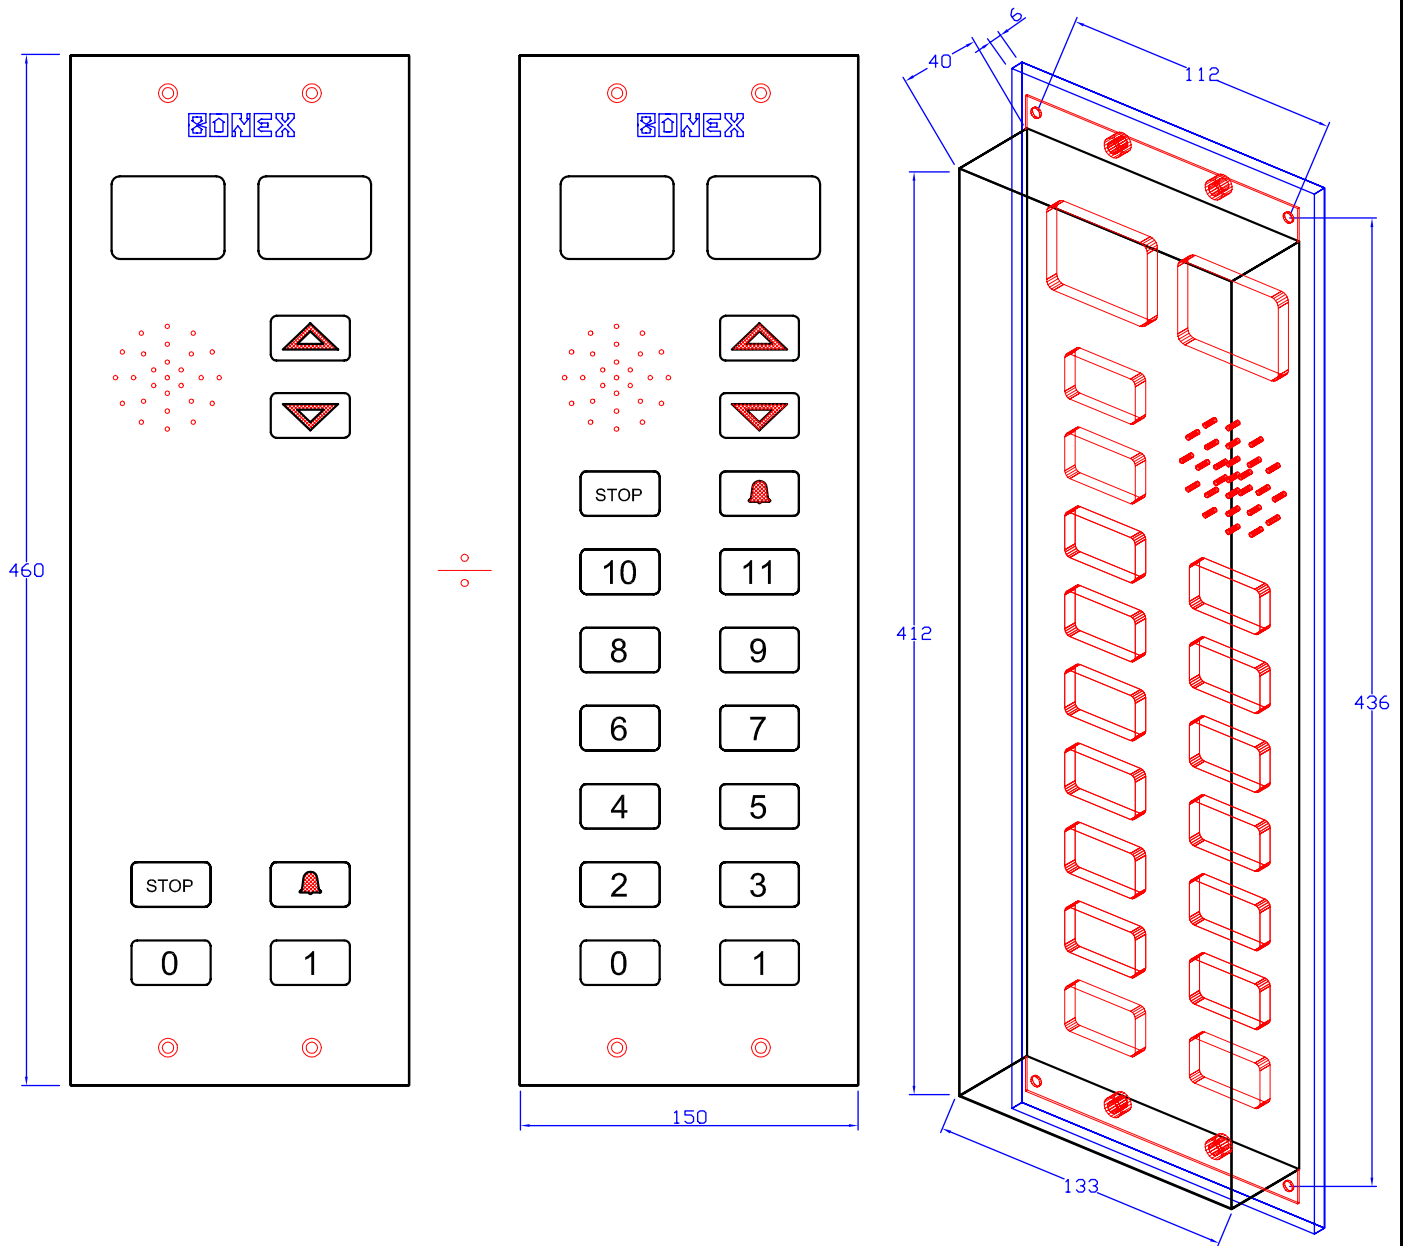

Car push button panels "type B" with lighting buttons and signals

Panneaux de cabine à boutons "type B" avec boutons et signalisations lumineux

Pulsantiere di cabina a colonna "tipo B" con pulsanti e segnalazioni luminosi

Type - Type - Tipo	Cod. Normal	Cod. Braile
GF-1	CPUB-CSN1	CPUB-CSB1
GF-2	CPUB-CSN2	CPUB-CSB2
GF-3	CPUB-CSN3	CPUB-CSB3
GF-4	CPUB-CSN4	CPUB-CSB4
GF-5	CPUB-CSN5	CPUB-CSB5
GF-6	CPUB-CSN6	CPUB-CSB6

Type - Type - Tipo	Cod. Normal	Cod. Braile
GF-7	CPUB-CSN7	CPUB-CSB7
GF-8	CPUB-CSN8	CPUB-CSB8
GF-9	CPUB-CSN9	CPUB-CSB9
GF-10	CPUB-CSNA	CPUB-CSBA
GF-11	CPUB-CSNB	CPUB-CSBB

Complete of emergency light, stop, allarm, gong, digital and direction indicator. (12V)

Complete de éclairage secours, stop, alarme, gong, indicateur digital et de direction. (12V)

Completa di luce d'emergenza, stop, allarm, gong, indicatore digitale e di direzione . (12V)