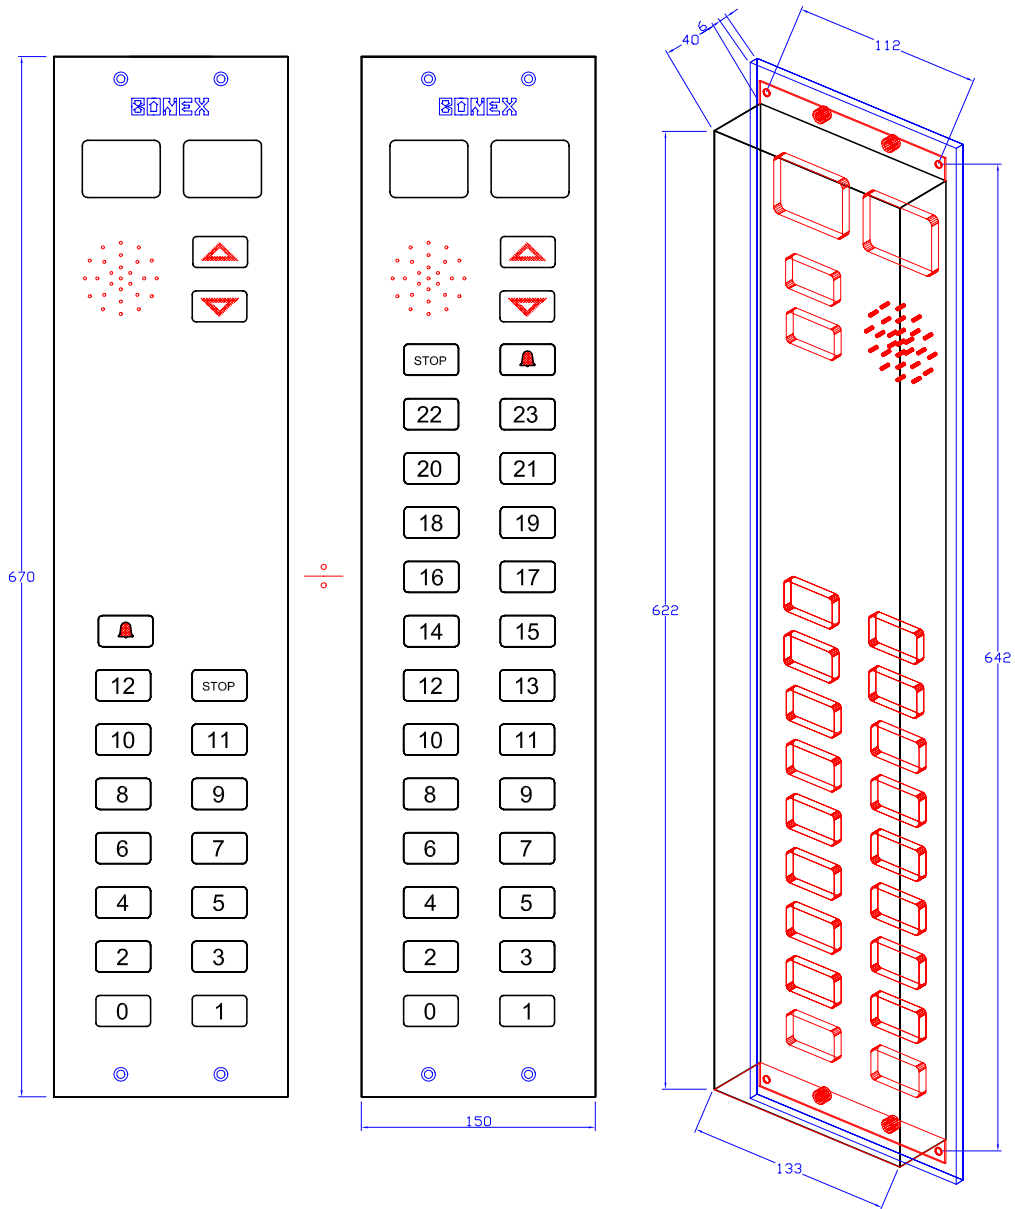

Car push button panels "type B" with lighting buttons and signals

Panneaux de cabine à boutons "type B" avec boutons et signalisations lumineux

Pulsantiere di cabina a colonna "tipo B" con pulsanti e segnalazioni luminosi

Type - Type - Tipo	Cod. Normal	Cod. Braile
GF-12	CPUB-CSNC	CPUB-CSBC
GF-13	CPUB-CSND	CPUB-CSBD
GF-14	CPUB-CSNE	CPUB-CSBE
GF-15	CPUB-CSNF	CPUB-CSBF
GF-16	CPUB-CSNG	CPUB-CSBG
GF-17	CPUB-CSNH	CPUB-CSBH

Type - Type - Tipo	Cod. Normal	Cod. Braile
GF-18	CPUB-CSNI	CPUB-CSBI
GF-19	CPUB-CSNL	CPUB-CSBL
GF-20	CPUB-CSNM	CPUB-CSBM
GF-21	CPUB-CSNN	CPUB-CSBN
GF-22	CPUB-CSNO	CPUB-CSBO
GF-23	CPUB-CSNP	CPUB-CSBP

Complete of emergency light, stop, allarm, gong, digital and direction indicator. (12V)

Complete de éclairage secours, stop, alarme, gong, indicateur digital et de direction. (12V)

Completa di luce d'emergenza, stop, allarm, gong, indicatore digitale e di direzione. (12V)