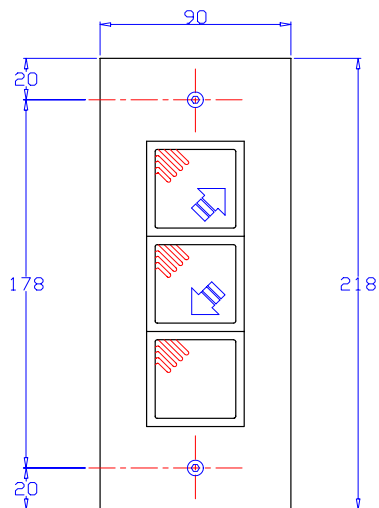

Landing push button box "type C" with lighting buttons (microswitch and led)

Boîtes d'appel d'étage "type C" avec boutons lumineux (microswitch et led)

Pulsantiera di piano "tipo C" con pulsanti luminosi (microswitch e led)

Cod. CPUC-PIC3

Cod. CPUC-PIC1