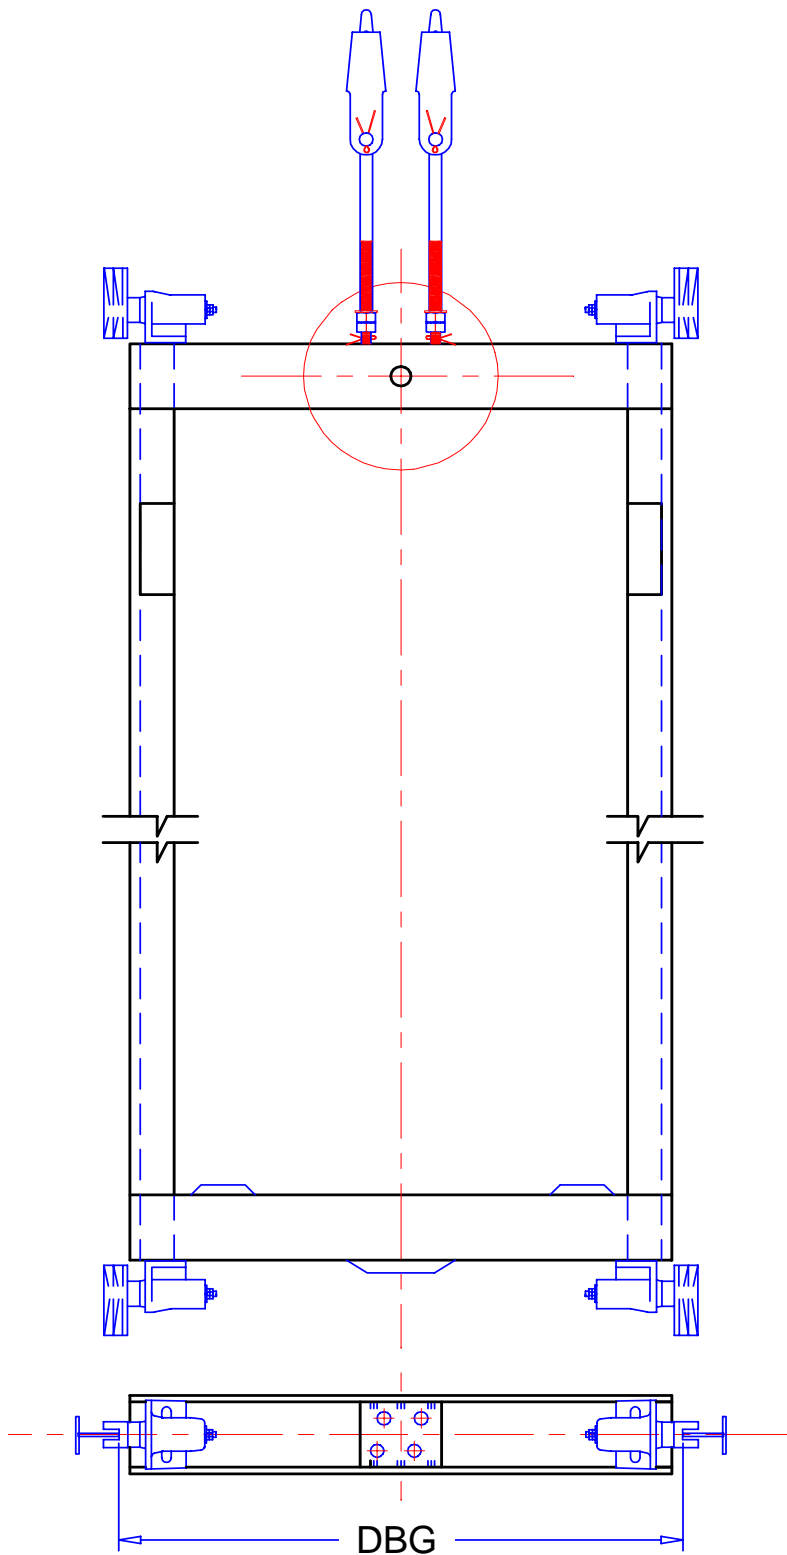

Counterweight frames (progressive type)

Encadrement contrepoids (prise progressive)

Telaio per contrappeso (presa progressiva)

DBG: to define
de définir
da definire

Kg	Cod.
320	CARE-PP04
400	CARE-PP05
480	CARE-PP06
640	CARE-PP08
750	CARE-PP10