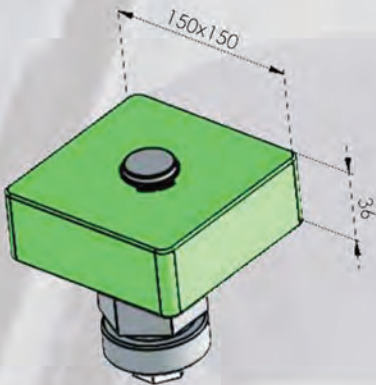

### SQUARE SHOES 70x70x30mm

Num. article	Description	Q.tà
1	Eccentricity pin 6.0mm turned Ø20x70mm (Material AVP + Tumbling)	1
2	Washer In AVP + Tumbling Ø40xForeØ6.0mm	1
3	Plastic Shoe 70x70x30	1
4	Elastic rings for shafts (Seeger) DIN 471 Acc.Molle 20	1
5	Screw TE All Thread PG DIN 933 Cl 8.8 M 12 x 030 Z.Bianca	1
6	Elastic washers Grower DIN 127-B Acc.Molle D 12 Z.D.Bianca	1

### SQUARE SHOES 80x80x30mm

Num. article	Description	Q.tà
1	Eccentricity pin 6.0mm turned Ø20x70mm (Material AVP + Tumbling)	1
2	Washer In AVP + Tumbling Ø40xForeØ6.0mm	1
3	Plastic skate 80x80x30	1
4	Elastic rings for shafts (Seeger) DIN 471 Acc.Molle 20	1
5	Screw TE All Thread PG DIN 933 Cl 8.8 M 12 x 030 Z.Bianca	1
6	Elastic washers Grower DIN 127-B Acc.Molle D 12 Z.D.Bianca	1

### SQUARE SHOES 100x100x30mm

Num. article	Description	Q.tà
1	Eccentricity pin 6.0mm turned Ø20x70mm (Material AVP + Tumbling)	1
2	Washer In AVP + Tumbling Ø40xForeØ6.0mm	1
3	Plastic Shoe 100x100x30	1
4	Elastic rings for shafts (Seeger) DIN 471 Acc.Molle 20	1
5	Screw TE All Thread PG DIN 933 Cl 8.8 M 12 x 030 Z.Bianca	1
6	Elastic washers Grower DIN 127-B Acc.Molle D 12 Z.D.Bianca	1

### SQUARE SHOES 150x150x36mm

Num. article	Description	Q.tà
1	Eccentricity pin 6.0mm turned Ø20x70mm (Material AVP + Tumbling)	1
2	Washer In AVP + Tumbling Ø40xForeØ6.0mm	1
3	Plastic Shoe 150x150x36	1
4	Elastic rings for shafts (Seeger) DIN 471 Acc.Molle 20	1
5	Screw TE All Thread PG DIN 933 Cl 8.8 M 12 x 030 Z.Bianca	1
6	Elastic washers Grower DIN 127-B Acc.Molle D 12 Z.D.Bianca	1