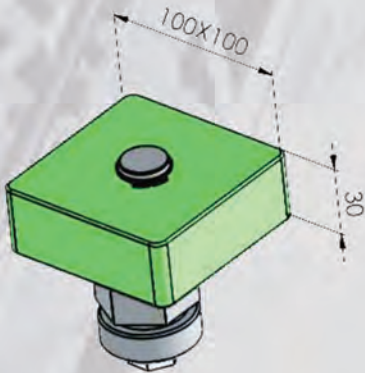

### SQUARE SHOES 70x70x30mm

Num. article	Description	Q.tà
1	Eccentricity pin 6.0mm turned Ø20x70mm (Material AVP + Tumbling)	1
2	Washer In AVP + Tumbling Ø40xForeØ6.0mm	1
3	Plastic Shoe 70x70x30	1
4	Elastic rings for shafts (Seeger) DIN 471 Acc.Molle 20	1
5	Screw TE All Thread PG DIN 933 Cl 8.8 M 12 x 030 Z.Bianca	1
6	Elastic washers Grower DIN 127-B Acc.Molle D 12 Z.D.Bianca	1

### SQUARE SHOES 80x80x30mm

Num. article	Description	Q.tà
1	Eccentricity pin 6.0mm turned Ø20x70mm (Material AVP + Tumbling)	1
2	Washer In AVP + Tumbling Ø40xForeØ6.0mm	1
3	Plastic skate 80x80x30	1
4	Elastic rings for shafts (Seeger) DIN 471 Acc.Molle 20	1
5	Screw TE All Thread PG DIN 933 Cl 8.8 M 12 x 030 Z.Bianca	1
6	Elastic washers Grower DIN 127-B Acc.Molle D 12 Z.D.Bianca	1

### SQUARE SHOES 100x100x30mm

Num. article	Description	Q.tà
1	Eccentricity pin 6.0mm turned Ø20x70mm (Material AVP + Tumbling)	1
2	Washer In AVP + Tumbling Ø40xForeØ6.0mm	1
3	Plastic Shoe 100x100x30	1
4	Elastic rings for shafts (Seeger) DIN 471 Acc.Molle 20	1
5	Screw TE All Thread PG DIN 933 Cl 8.8 M 12 x 030 Z.Bianca	1
6	Elastic washers Grower DIN 127-B Acc.Molle D 12 Z.D.Bianca	1

### SQUARE SHOES 150x150x36mm

Num. article	Description	Q.tà
1	Eccentricity pin 6.0mm turned Ø20x70mm (Material AVP + Tumbling)	1
2	Washer In AVP + Tumbling Ø40xForeØ6.0mm	1
3	Plastic Shoe 150x150x36	1
4	Elastic rings for shafts (Seeger) DIN 471 Acc.Molle 20	1
5	Screw TE All Thread PG DIN 933 Cl 8.8 M 12 x 030 Z.Bianca	1
6	Elastic washers Grower DIN 127-B Acc.Molle D 12 Z.D.Bianca	1