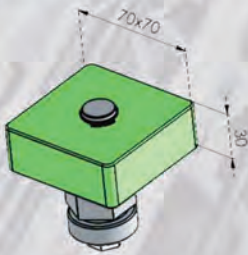

### SQUARE SHOES 70x70x30mm

Num. article	Description	Q.tà
1	Eccentricity pin 6.0mm turned Ø20x70mm (Material AVP + Tumbling)	1
2	Washer In AVP + Tumbling Ø40xForeØ6.0mm	1
3	Plastic Shoe 70x70x30	1
4	Elastic rings for shafts (Seeger) DIN 471 Acc.Molle 20	1
5	Screw TE All Thread PG DIN 933 Cl 8.8 M 12 x 030 Z.Bianca	1
6	Elastic washers Grower DIN 127-B Acc.Molle D 12 Z.D.Bianca	1

### SQUARE SHOES 80x80x30mm

Num. article	Description	Q.tà
1	Eccentricity pin 6.0mm turned Ø20x70mm (Material AVP + Tumbling)	1
2	Washer In AVP + Tumbling Ø40xForeØ6.0mm	1
3	Plastic skate 80x80x30	1
4	Elastic rings for shafts (Seeger) DIN 471 Acc.Molle 20	1
5	Screw TE All Thread PG DIN 933 Cl 8.8 M 12 x 030 Z.Bianca	1
6	Elastic washers Grower DIN 127-B Acc.Molle D 12 Z.D.Bianca	1

### SQUARE SHOES 100x100x30mm

Num. article	Description	Q.tà
1	Eccentricity pin 6.0mm turned Ø20x70mm (Material AVP + Tumbling)	1
2	Washer In AVP + Tumbling Ø40xForeØ6.0mm	1
3	Plastic Shoe 100x100x30	1
4	Elastic rings for shafts (Seeger) DIN 471 Acc.Molle 20	1
5	Screw TE All Thread PG DIN 933 Cl 8.8 M 12 x 030 Z.Bianca	1
6	Elastic washers Grower DIN 127-B Acc.Molle D 12 Z.D.Bianca	1

### SQUARE SHOES 150x150x36mm

Num. article	Description	Q.tà
1	Eccentricity pin 6.0mm turned Ø20x70mm (Material AVP + Tumbling)	1
2	Washer In AVP + Tumbling Ø40xForeØ6.0mm	1
3	Plastic Shoe 150x150x36	1
4	Elastic rings for shafts (Seeger) DIN 471 Acc.Molle 20	1
5	Screw TE All Thread PG DIN 933 Cl 8.8 M 12 x 030 Z.Bianca	1
6	Elastic washers Grower DIN 127-B Acc.Molle D 12 Z.D.Bianca	1