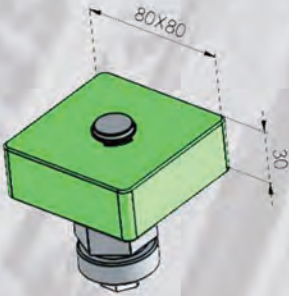

### SQUARE SHOES 70x70x30mm

Num. article	Description	Q.tà
1	Eccentricity pin 6.0mm turned Ø20x70mm (Material AVP + Tumbling)	1
2	Washer In AVP + Tumbling Ø40xForeØ6.0mm	1
3	Plastic Shoe 70x70x30	1
4	Elastic rings for shafts (Seeger) DIN 471 Acc.Molle 20	1
5	Screw TE All Thread PG DIN 933 Cl 8.8 M 12 x 030 Z.Bianca	1
6	Elastic washers Grower DIN 127-B Acc.Molle D 12 Z.D.Bianca	1

### SQUARE SHOES 80x80x30mm

Num. article	Description	Q.tà
1	Eccentricity pin 6.0mm turned Ø20x70mm (Material AVP + Tumbling)	1
2	Washer In AVP + Tumbling Ø40xForeØ6.0mm	1
3	Plastic skate 80x80x30	1
4	Elastic rings for shafts (Seeger) DIN 471 Acc.Molle 20	1
5	Screw TE All Thread PG DIN 933 Cl 8.8 M 12 x 030 Z.Bianca	1
6	Elastic washers Grower DIN 127-B Acc.Molle D 12 Z.D.Bianca	1

### SQUARE SHOES 100x100x30mm

Num. article	Description	Q.tà
1	Eccentricity pin 6.0mm turned Ø20x70mm (Material AVP + Tumbling)	1
2	Washer In AVP + Tumbling Ø40xForeØ6.0mm	1
3	Plastic Shoe 100x100x30	1
4	Elastic rings for shafts (Seeger) DIN 471 Acc.Molle 20	1
5	Screw TE All Thread PG DIN 933 Cl 8.8 M 12 x 030 Z.Bianca	1
6	Elastic washers Grower DIN 127-B Acc.Molle D 12 Z.D.Bianca	1

### SQUARE SHOES 150x150x36mm

Num. article	Description	Q.tà
1	Eccentricity pin 6.0mm turned Ø20x70mm (Material AVP + Tumbling)	1
2	Washer In AVP + Tumbling Ø40xForeØ6.0mm	1
3	Plastic Shoe 150x150x36	1
4	Elastic rings for shafts (Seeger) DIN 471 Acc.Molle 20	1
5	Screw TE All Thread PG DIN 933 Cl 8.8 M 12 x 030 Z.Bianca	1
6	Elastic washers Grower DIN 127-B Acc.Molle D 12 Z.D.Bianca	1